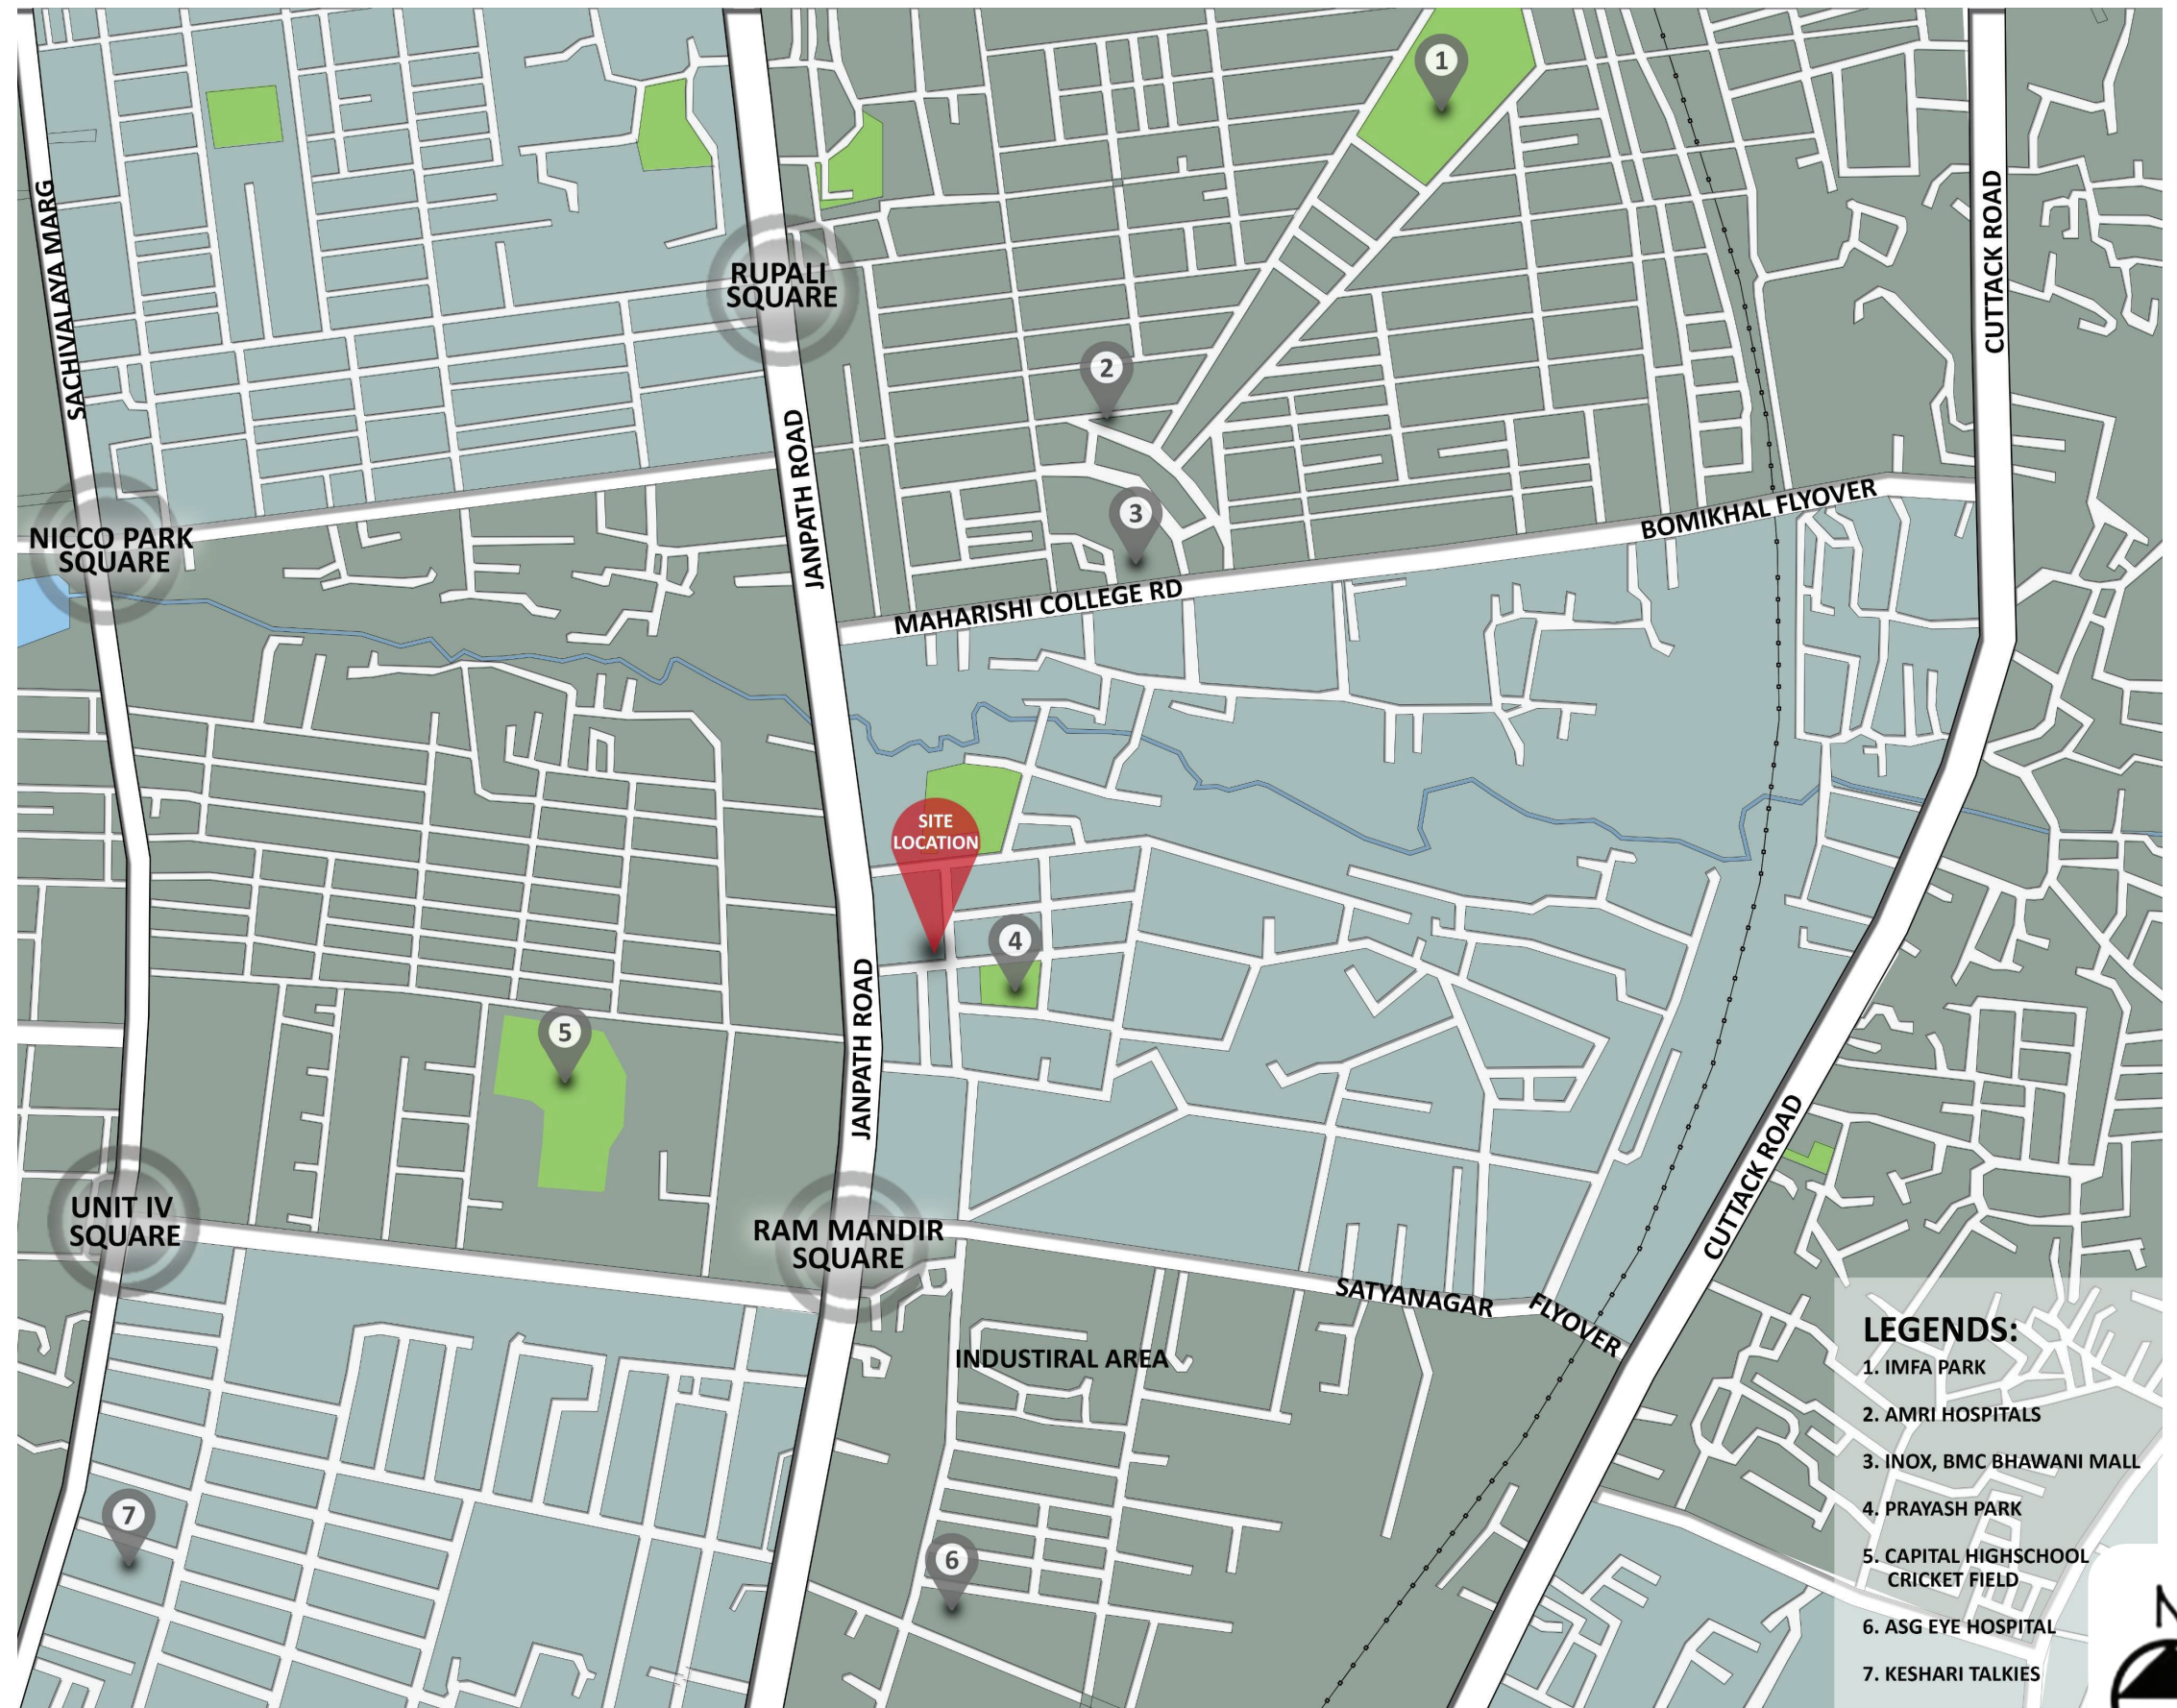

UTKAL
AUTOGRAPH

FLOOR PLAN

LOCATION

SATYANAGAR, BHUBANESWAR

SATYANAGAR, BHUBANESWAR

ROAD

TOTAL FOUR WHEELERS: 13
TOTAL TWO WHEELERS: 16

BASEMENT FLOOR PLAN